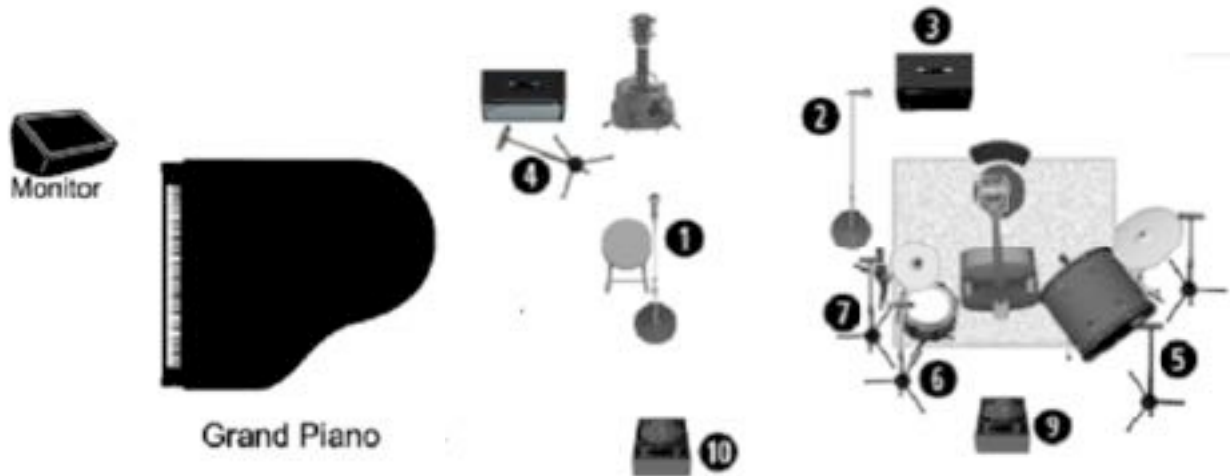

Stage Plot - Blue Moon Marquee - July 13 - Evergreen Theatre

1 A.W. Vocal Mic +	6 Snare Mic (NO CLIP ON) Snare is played on the floor
2 Jas. Vocal Mic +	7 High Hat Mic
3 D.I. Out Of Bass Amp	8 Overhead for crash cymbal
4 Mic For Guitar Amp	9 Monitor
5 Kick Drum Mic	10 Monitor