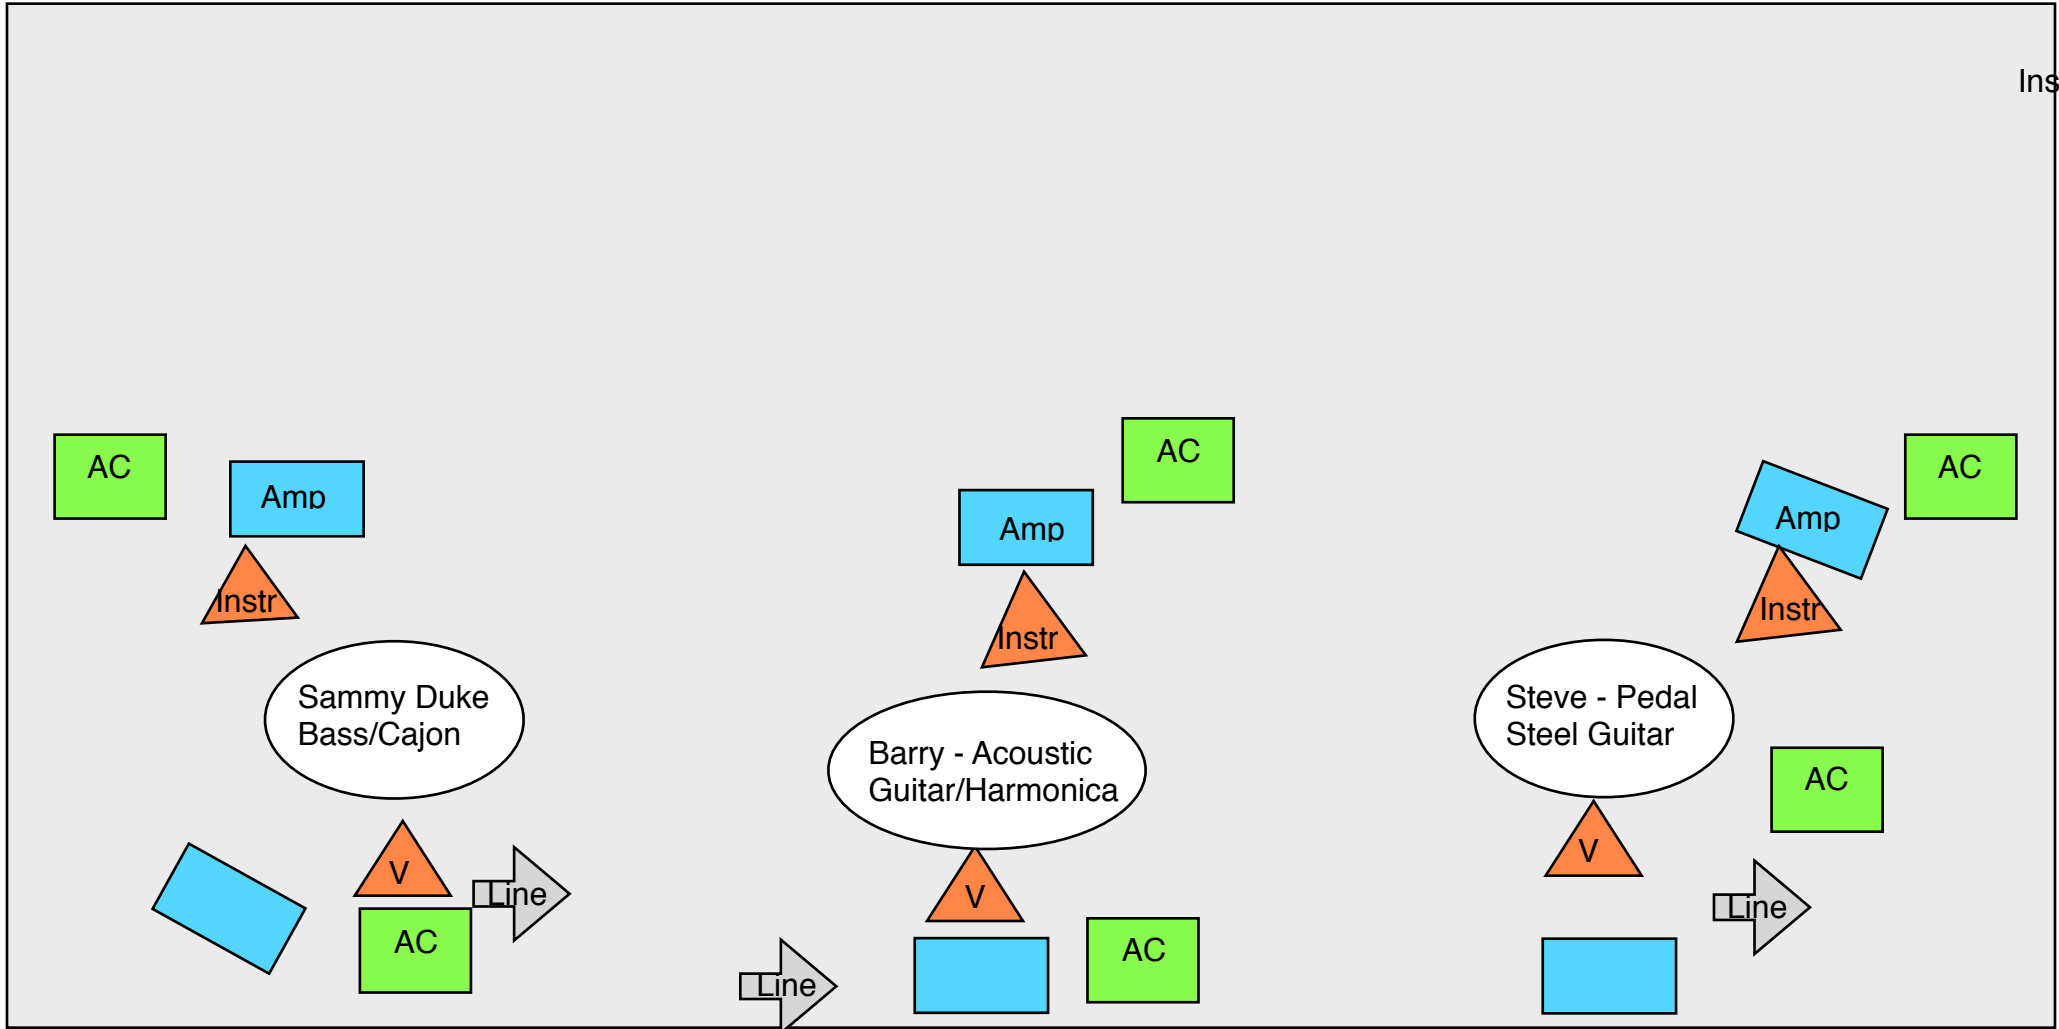

String Bone - Stage Plot

Instr

P.A. must have 3 monitor mixes, reverb, EQ, min.12 channels.
 Mics required - 3 x Beta58s for Vocals, 3 dynamic with stubby stands for Amps or go direct from amp or pedal board.

Name	Instrument	Requirements
Sammy Duke	Electric Bass	1-mic for vocal 1-dynamic for amp 1-monitors 2 A/C - front for pedals, back for amp
Steve	Pedal Steel	1-mic for vocal 1-dynamic for Amp 1-monitor 2 A/C - front for pedals, back for amp
Barry	Vocals, Acoustic Guitar, Harmonica	1- vocal mic for vocals 1-line for DI from pedals 1-monitor 2 A/C - front for pedals, back for amp