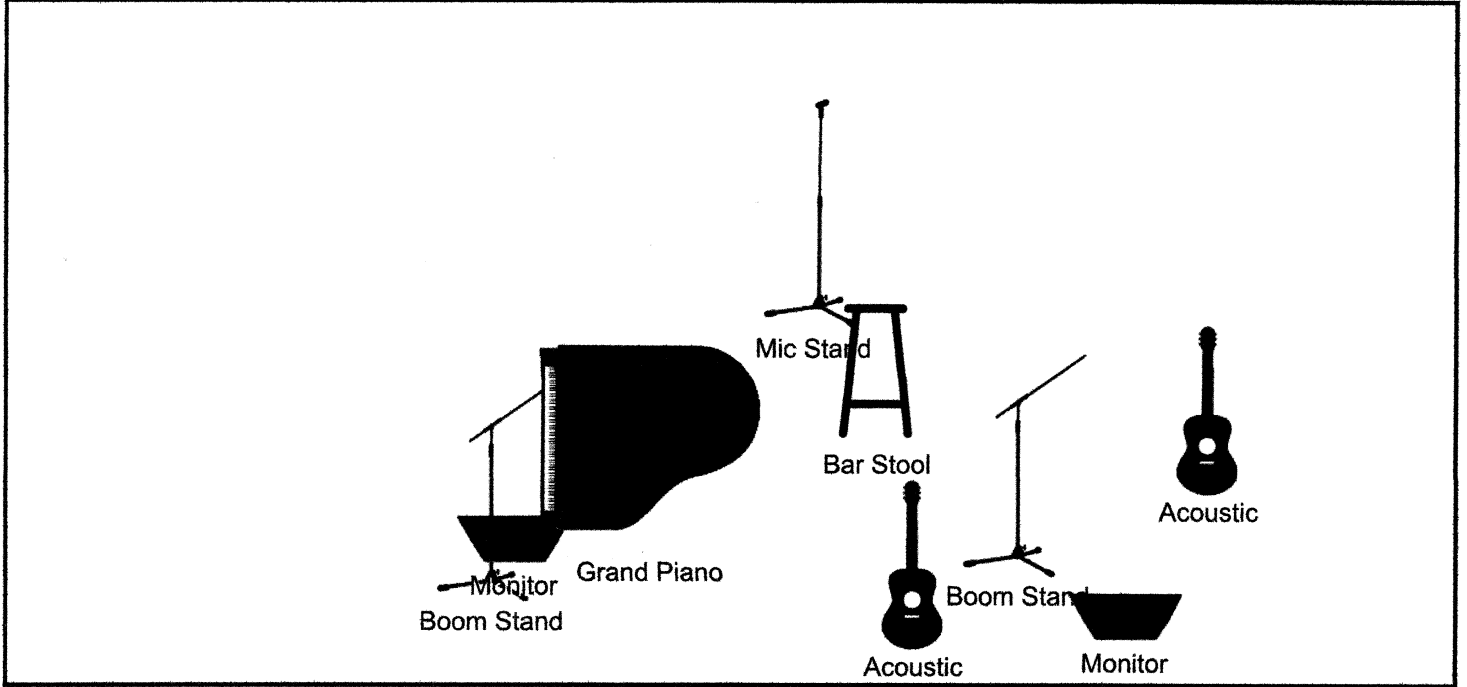

STAGE PLOT DESIGNER

BAND NAME
ROOTS & GROOVES

VENUE
Grand Piano venues

SHOW DATE / TIME
TBA

STAGE

INPUT LIST

1	SM 58 Vox Mic Rick	9		17	
2	SM 58 Vox Mic Nico	10		18	
3	SM 58 Vox Mic rap song	11		19	
4	XLR Dulcimer 1	12		20	
5	XLR Dulcimer 2	13		21	
6	Nico Monitor at piano	14		22	
7	Rick Monitor off centre SL	15		23	
8		16		24	

NOTES

Acoustic guitars on diagram are dulcimers.
 Need electrical power to centre stage.
 Rick brings wireless system for Dulcimer 1 which plugs into XLR.
 Vocal mics SM 58 or equivalent.