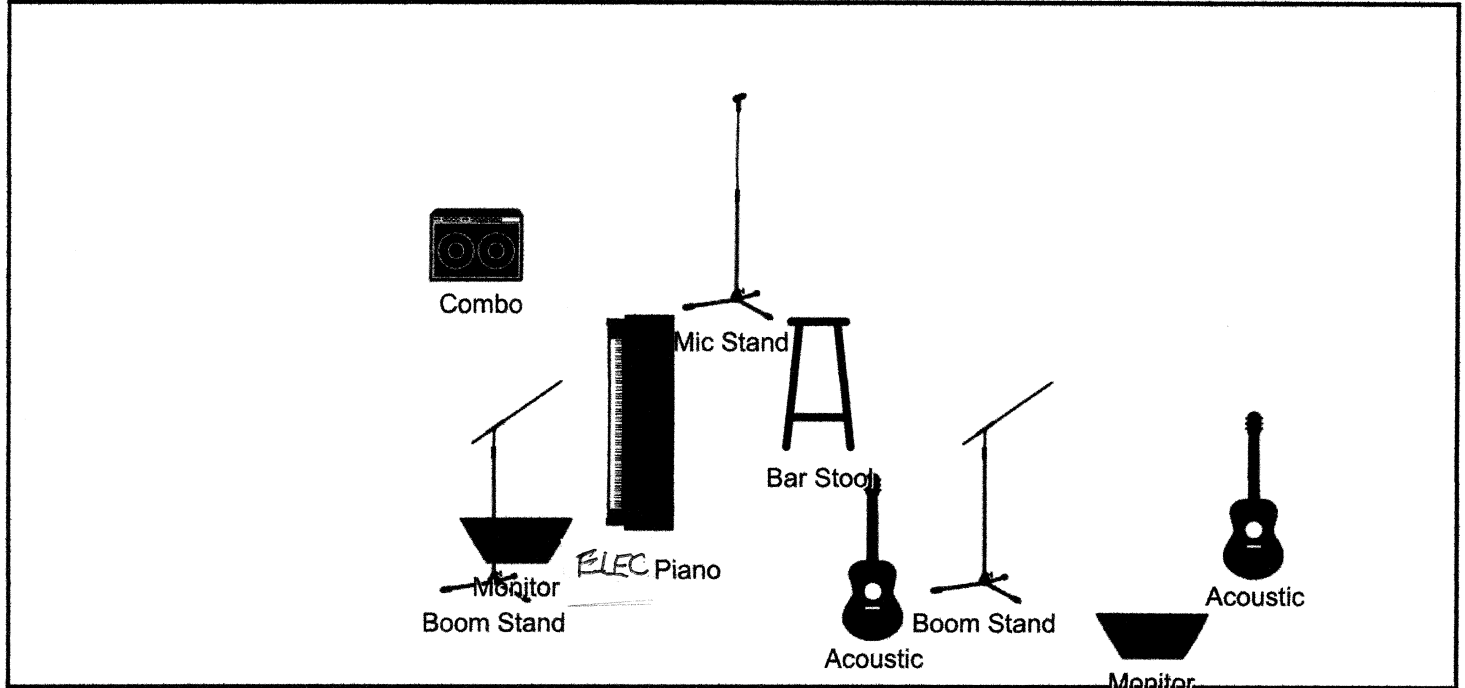

STAGE PLOT DESIGNER

BAND NAME
ROOTS & GROOVES

VENUE
ELECTRIC PIANO

Rick Scott
Nico Rhodes

STAGE

INPUT LIST

1	SM 58 Vox Mic Rick .	9	XLR Nico monitor	17	
2	SM 58 Vox Mic Nico piano	10	XLR Rick monitor	18	
3	SM 58 Vox Mic Nico rap	11		19	
4	XLR Dulcimer 1	12		20	
5	XLR Dulcimer 2	13		21	
6	XLR or DI Elec Piano	14		22	
7	XLR or DI Elec Piano	15		23	
8	XLR Nico piano amp	16		24	

NOTES

On diagram acoustic guitars signify Appalachian Mountain Dulcimers.
 Combo piano amp is dedicated Nico.Rick Scott and Nico Rhodes ROOTS & Grooves